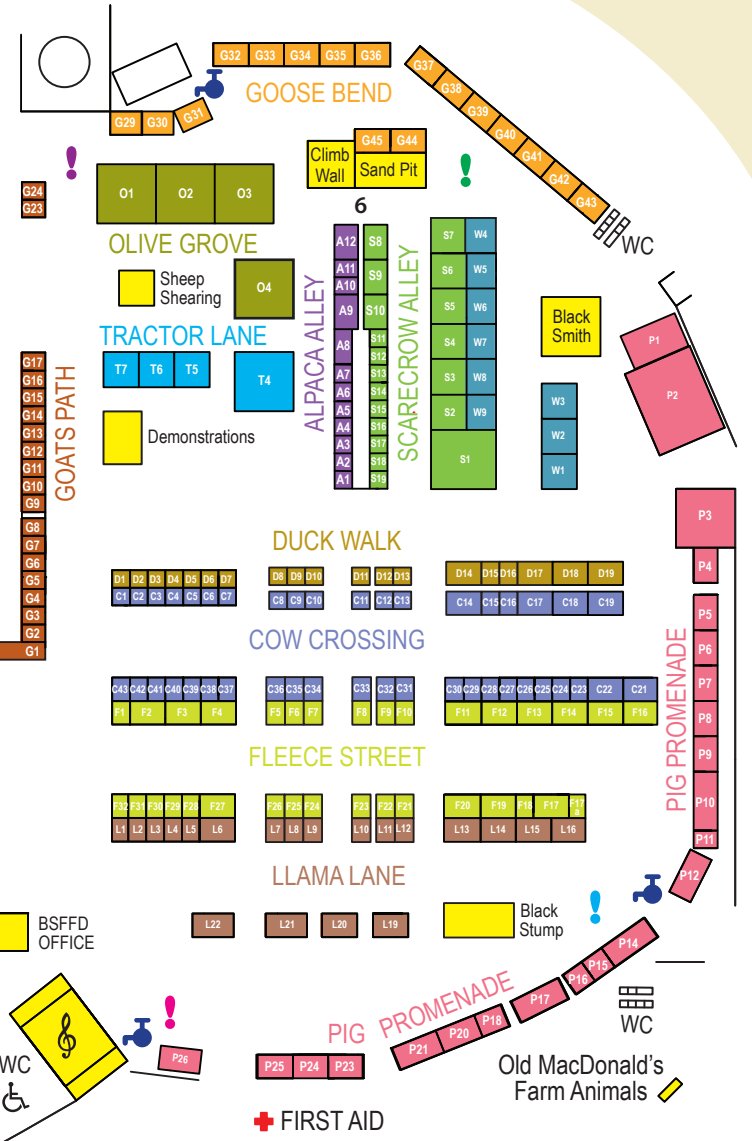

# Balingup Small Farm Field Day

6 APRIL 2024 - SITE LAYOUT

- North
- Live Music Locations
- Information Maps
- Water

LUKIS STREET

ROAD CLOSED TO TRAFFIC DURING THE EVENT

TO PERTH  
PUBLIC VERGE PARKING  
NO PEDESTRIAN CROSSING OVER SOUTH WESTERN HIGHWAY  
USE WALKWAY UNDER BRIDGE

SOUTH WESTERN HIGHWAY  
TO TOWN

FREE PUBLIC PARKING  
EXHIBITOR PARKING 2  
PAVILION & MARKET SQUARE

**GATE 1**  
BUS PARKING ONLY  
ENTRY BUSES & ACROD ONLY

ACROD PARKING  
Bowling Green  
PAVILION  
WC  
KIDS CORNER  
Croquet Courts  
Tennis Courts

Sheep Dog Trials

FREE PUBLIC PARKING  
WALKWAY ACCESS UNDER BRIDGE

PARKING AVAILABLE IN TOWN AT THE PRIMARY SCHOOL  
**FREE SHUTTLE BUS**  
**BALINGUP PRIMARY SCHOOL TO ENTRY 1**

WALKWAY ACCESS FROM BALINGUP 5 MINS

**GATE 4** BROOKE STREET

**GATE 3** Main Entry

WALTER ST

MAIN EXHIBITOR PARKING 1

BALINGUP BROOK

WALTER ST