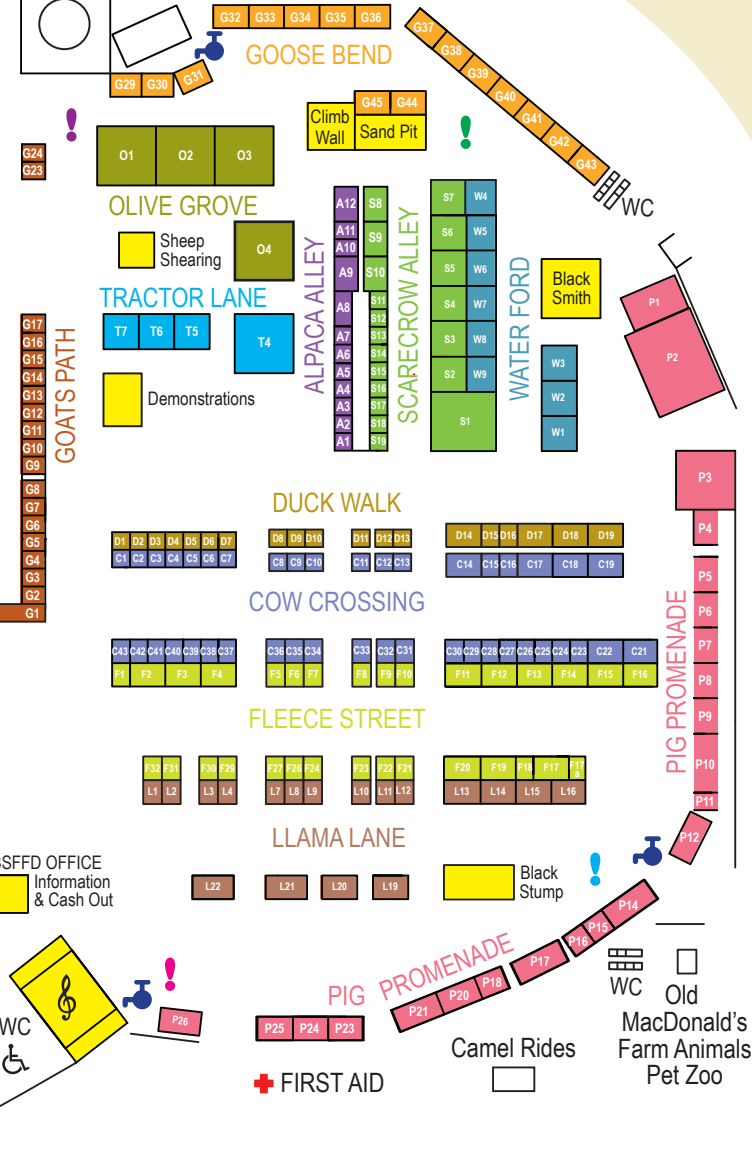

ACROD PARKING

PAVILION

WC

Rec Centre

Kids Corner

MARKET SQUARE

Bowling Green

Croquet Courts

Sheep Dog Performances

BSFFD OFFICE
Information & Cash Out

WC

FIRST AID

Camel Rides

WC

Old MacDonald's Farm Animals Pet Zoo

WALTER ST

MAIN EXHIBITOR PARKING 1

FREE PUBLIC PARKING

WALKWAY ACCESS UNDER BRIDGE

PARKING AVAILABLE IN TOWN AT THE PRIMARY SCHOOL

FREE SHUTTLE BUS
BALINGUP PRIMARY SCHOOL TO ENTRY 1

GATE 4

BROOKE STREET

GATE 3

Main Entry

BALINGUP BROOK

WC

WALKWAY ACCESS FROM BALINGUP 5 MINS

WALTER ST

TO TOWN